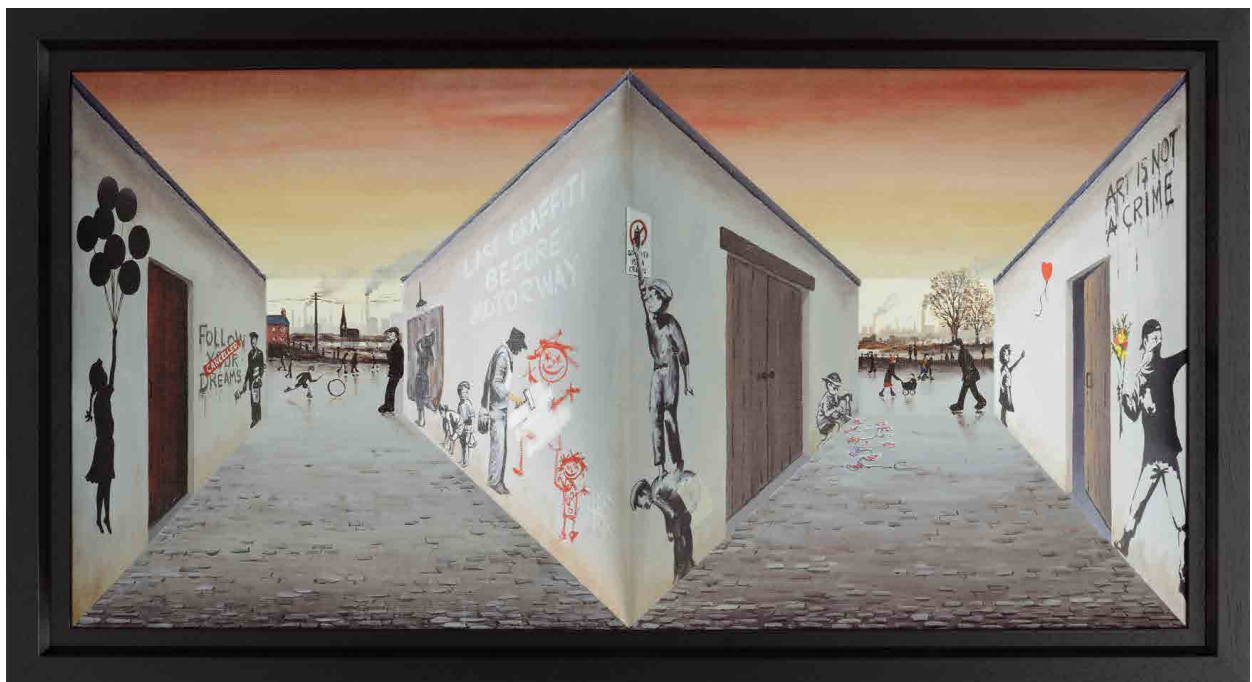

Bat Leap

Canvas on Board | Framed 22" x 31" | £350
Edition of 150

Craig Davison
Autumn Collection 2016

Reach For The Sky

Canvas on Board | Framed 22" x 31" | £350 | Edition of 150

david
rees

David Rees
Autumn Collection 2016

Sound & Colour

Boxed Canvas | Framed 32" x 46" | £995 | Edition of 95

David Rees
Autumn Collection 2016

Serenity

Boxed Canvas | Framed 40" x 40" | £995 | Edition of 95

jeff
rowland

A Kiss Goodnight

Canvas on Board | Framed 31" x 26" | £495 | Edition of 150

Last Train Home

Canvas on Board | Framed 31" x 26" | £495 | Edition of 150

Jeff Rowland
Autumn Collection 2016

Street Light Stroll

Canvas on Board | Framed 31" x 26" | £495 | Edition of 150

john
wilson

The Beach
3-D | Framed 46" x 24" | £1,000 | Edition of 150

Banksy Was Here
3-D | Framed 37" x 21" | £650 | Edition of 150

lawrence
coulson

Lawrence Coulson
Autumn Collection 2016

To The End

Canvas on Board | Framed 17" x 35" | £375 | Edition of 150

At Peace
Canvas on Board | Framed 35" x 17" | £375 | Edition of 150