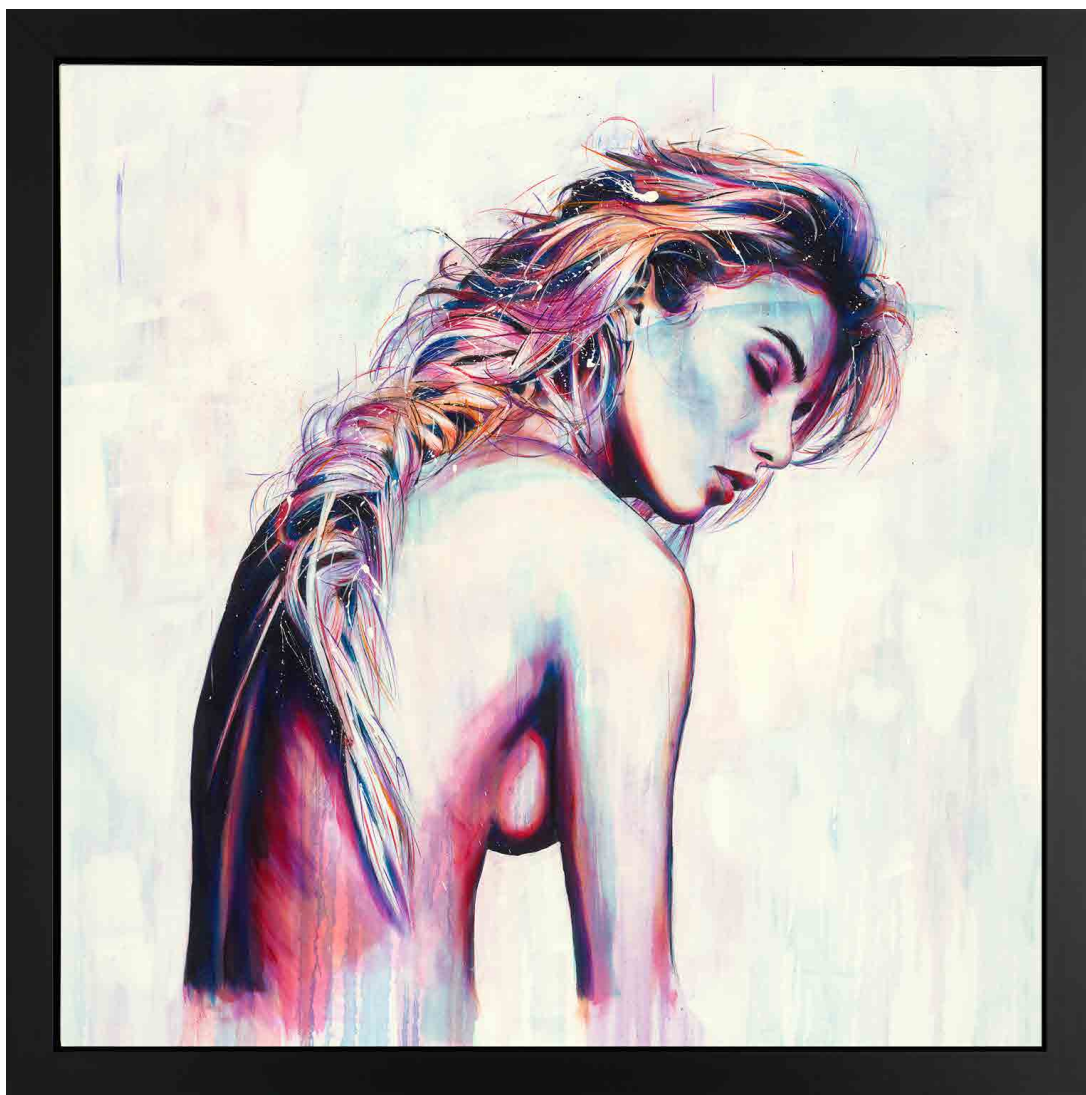

NEW
AUTUMN
COLLECTION

craig
davison

Craig Davison
Autumn Collection 2016

Days of Wonder

Canvas on Board | Framed 22" x 31" | £350 | Edition of 150

Original Prankster

Canvas on Board | Framed 22" x 31" | £350
Edition of 150

Bat Leap

Canvas on Board | Framed 22" x 31" | £350
Edition of 150

Craig Davison
Autumn Collection 2016

Reach For The Sky

Canvas on Board | Framed 22" x 31" | £350 | Edition of 150

david
rees

David Rees
Autumn Collection 2016

Sound & Colour

Boxed Canvas | Framed 32" x 46" | £995 | Edition of 95

David Rees
Autumn Collection 2016

Serenity

Boxed Canvas | Framed 40" x 40" | £995 | Edition of 95

jeff
rowland

A Kiss Goodnight

Canvas on Board | Framed 31" x 26" | £495 | Edition of 150

Last Train Home

Canvas on Board | Framed 31" x 26" | £495 | Edition of 150

Jeff Rowland
Autumn Collection 2016

Street Light Stroll

Canvas on Board | Framed 31" x 26" | £495 | Edition of 150

john
wilson

The Beach
3-D | Framed 46" x 24" | £1,000 | Edition of 150