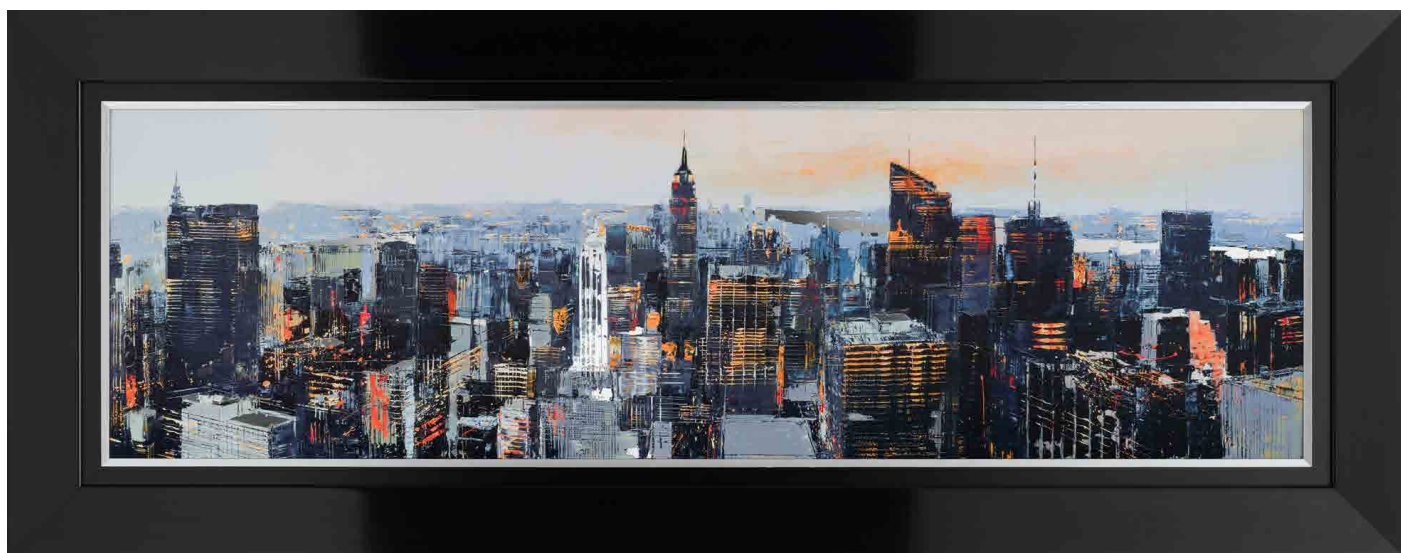

Glowing Empire

Boxed Canvas | Image 38" x 38" | £750 | Edition of 150

Paul Kenton
Autumn Collection 2016

Lights Of Fire

Boxed Canvas | Image 38" x 38" | £750 | Edition of 150

Paul Kenton
Autumn Collection 2016